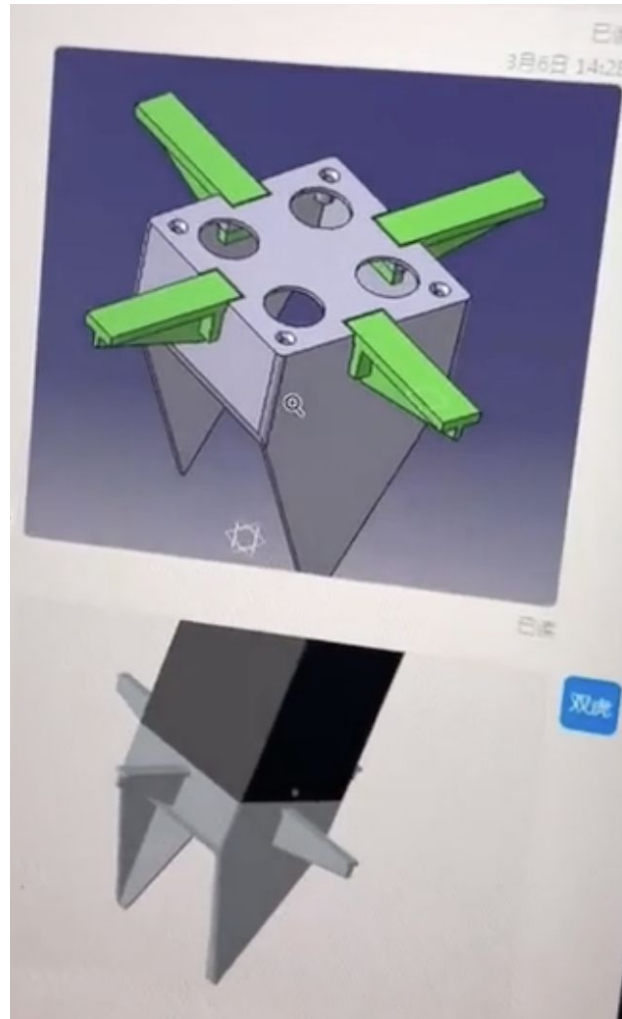

UPCOMING PRODUCT: 6-18 MONTHS OUT

RRFB

- TWO USES:
 1. WOOD FLOORS
 2. CONCRETE
- RECESSED POWER/DATA
- BETTER SOLUTION FOR POWER & DATA/COMM IN SAME ROUND PVC BOX

GARDEN POST

- 2 SIDED
- OPTIONAL LIGHT ON TOP
- POSSIBLE BLUETOOTH SPEAKER
- STURDY BASE