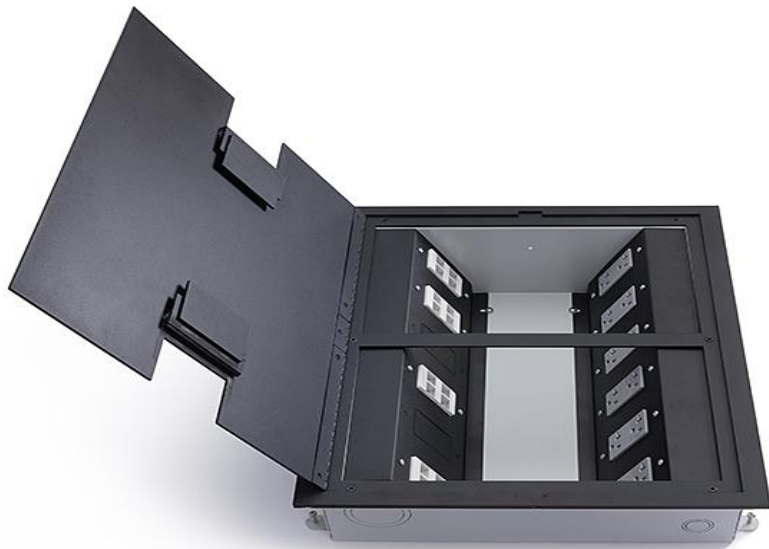

PUR Countertop Boxes - Wireless Charge

» PUR20-GACQD-XX (GFI, USB Type A & C)

DESCRIPTION		
Pop up countertop assembly with one 20 AMP (TR) GFI receptacle and 2 USB ports (TYPE A & C)		
COVER DIAMETER	INCH HEIGHT	UNDER COUNTER DEPTH
4"	12.25"	15.5"

POINT POD MOTORIZED POP UP COUNTERTOP ASSEMBLY

POINT POD: 2 COLORS

SILVER

BLACK

POINT POD MOTORIZED POP UP COUNTERTOP ASSEMBLY

- MOTORIZED: SINGLE TOUCH UP & DOWN
- COUNTERTOP SURFACE IS THE COVER
- COMPLETELY FLUSH IN CLOSED POSITION
- 3 USB PORTS:
 - 1 USB-A
 - 2 USB-C

DEK BOX[®]

DEK BOX[®]

- 3 STYLES
- EASY INSTALLATION

DEK BOX[®]

- INCLUDES MARINE GRADE JUNCTION BOX
- INCLUDES WATERPROOF CONNECTOR
- ETL LISTED WATERPROOF IN USE

SINGLE RECEPTACLE WOOD FLOOR BOX

RB SERIES

- 4 COLORS
- SINGLE 20-AMP RECEPTACLE
- SPRING LOADED COVER
- EASY INSTALLATION FROM ABOVE FLOOR

POKE THROUGHS MOI-6

POKE THROUGHS MOI-8

POKE THROUGHS RESIDENTIAL

LARGE CAPACITY RECESSED ACCESS BOXES

- 2-12 GANGS
- 2 COLORS:
 1. BLACK
 2. STAINLESS
- ONE BOX FOR 3 USES
 1. CONCRETE
 2. RAISED FLOOR
 3. WOOD FLOOR
- EACH GANG HAS BLANK PLATE