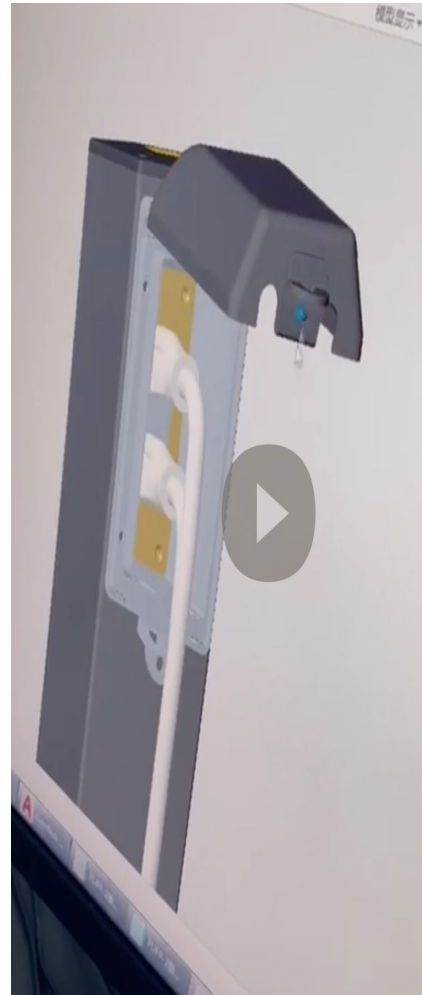

UPCOMING PRODUCT: 6-18 MONTHS OUT

RRFB

- TWO USES:
 1. WOOD FLOORS
 2. CONCRETE
- RECESSED POWER/DATA
- BETTER SOLUTION FOR POWER & DATA/COMM IN SAME ROUND PVC BOX

GARDEN POST

- 2 SIDED
- OPTIONAL LIGHT ON TOP
- POSSIBLE BLUETOOTH SPEAKER
- STURDY BASE