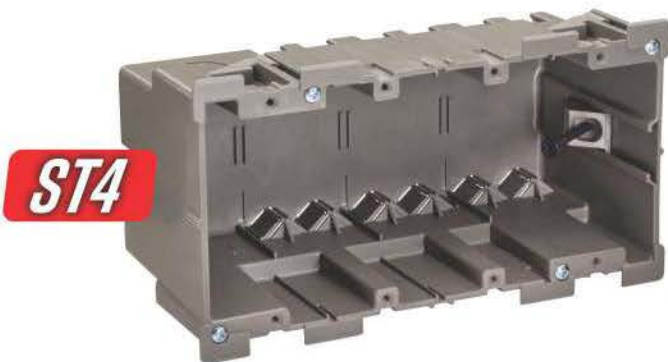

SINGLE SOURCE... ELECTRICAL & LIGHTING

SMARTOGGLE

**THE ONLY STUD/NO-STUD SOLUTION
THAT SAVES CONTRACTORS TIME, MONEY, AND LABOR**

SMARTOGGLE WALL BOXES

1 GANG, 2 GANG, 3 GANG, 4 GANG, AND
ROUND STUD/NO-STUD OLD WORK BOXES

1-1/4" LONG TOGGLES THAT SNAP IN PLACE

SINGLE SCREW REMOVABLE MOUNTING BLOCK

NO-DROP TABS; NEVER LOSE A BOX IN THE WALL

ST1

COMES WITH STL CENTER LOCATOR CLIP
FOR PERFECT CENTER LOCATION

50 LB. CEILING RATED BY UL (NOT FAN RATED)

ST2

ST3

ST4

ST2, ST3, & ST4 ARE COMPATIBLE WITH
THE STL CENTER LOCATOR CLIP

OPTIONAL POWER/LOW-VOLTAGE DIVIDERS
PERFECT FOR ENTERTAINMENT
SYSTEM INSTALLATION

KNOCK OUTS

1.888.777.6678
MORRISPRODUCTS.COM

SMARTOGGLE CEILING BOXES

STR

HAS A BUILT IN PILOT GUIDE LOCATOR WITH
BURRS TO SCORE THE PERFECT HOLE SIZE
AND SKIP TRACING ON THE CEILING
50 LB. CEILING RATED BY UL (NOT FAN RATED)

SMARTOGGLE ACCESSORIES

STL CENTER LOCATOR CLIP

FIND THE PERFECT CENTER